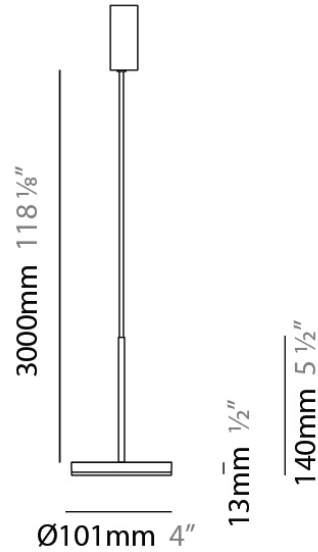

BELLA SUSPENSION

D81667R9-TIM

PROJECT

TYPE

NOTES

QUANTITY

DATE

GENERAL

Series: Bella

Brand: Panzeri

Division: Design

Mounting Type: Suspension

Mounting Location: Ceiling

Subcategory: Pendant

PHYSICAL

Shape: Round

Diameter (mm): 101

Diameter (in): 4

Height (mm): 13

Height (in): 1/2

Max. Overall Height (mm): 3013

Max. Overall Height (in): 118 ⁵/₈

Light Distribution: Direct

Weight (kg): 0.54501

Weight (lbs): 1.2

Diffuser: Acrylic Diffuser With Matt Finish

Fixture Material: Aluminum Die Cast

Cable Details: 3000mm / 118 1/8" Cable

ELECTRICAL

Lamp Type: LED

Input Wattage (W): 6.5

Total Output Wattage (W): 4.5

Dimming: Non-Dimmable

Driver Included: Yes

Driver Location: Integrated

Driver Type: Constant Voltage - Universal

Driver Class: Class 2

Input Voltage (V): 120 - 277

LED

Color Temperature (°K): 2700

Max. Delivered Lumen (lm): 388

CRI: >90 CRI

Lamp Life (hrs): 50000

OPTICAL

RATINGS AND CERTIFICATIONS

Certified By: CSA Certified to UL and CSA Standards

IP rating: IP40