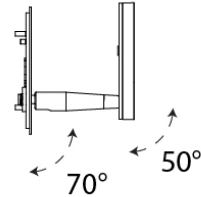

94mm 3 11/16"