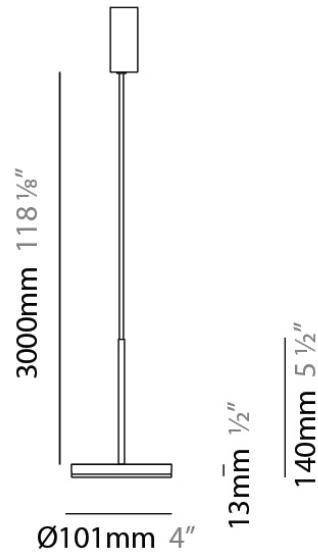

BELLA SUSPENSION

D81667-TIM

PROJECT _____

TYPE _____

NOTES _____

QUANTITY _____

DATE _____

GENERAL

Series: Bella
Brand: Panzeri
Division: Design
Mounting Type: Suspension
Mounting Location: Ceiling
Subcategory: Pendant

PHYSICAL

Shape: Disc
Diameter (mm): 101
Diameter (in): 4
Height (mm): 13
Height (in): 1/2
Max. Overall Height (mm): 3013
Max. Overall Height (in): 118 ⁵/₈
Light Distribution: Direct
Weight (kg): 0.54501
Weight (lbs): 1.2
Diffuser: Opal - Acrylic
Fixture Material: Metal

ELECTRICAL

Lamp Type: LED
Input Wattage (W): 6.5
Dimming: Non-Dimmable
Driver Location: Integrated
Input Voltage (V): 120

LED

Number of LEDs: 1
Color Temperature (°K): 2700
Max. Delivered Lumen (lm): 388
Nominal Lumen (lm): 460
CRI: >80 CRI

OPTICAL

RATINGS AND CERTIFICATIONS

Certified By: CSA Certified to UL and CSA Standards
IP rating: IP40