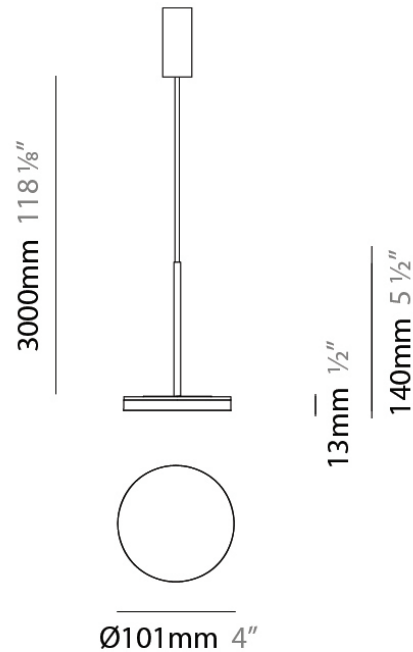

Diameter (mm): 101
 Diameter (in): 4
 Height (mm): 13
 Height (in): 1/2
 Max. Overall Height (mm): 3013
 Max. Overall Height (in): 118 7/8
 Light Distribution: Indirect
 Weight (kg): 0.54501
 Weight (lbs): 1.2
 Diffuser: Opal - Acrylic
 Fixture Material: Aluminum Die Cast

Division: Design

Mounting Type: Suspension

Mounting Location: Ceiling

Subcategory: Pendant

PHYSICAL

Diameter (mm): 101

Diameter (in): 4

Height (mm): 13

Height (in): 1/2

Max. Overall Height (mm): 3013

Max. Overall Height (in): 118 7/8

Light Distribution: Indirect

Weight (kg): 0.54501

Weight (lbs): 1.2

Diffuser: Opal - Acrylic

Fixture Material: Aluminum Die Cast

IP rating: IP40

D83445R9-TIM

PROJECT	
TYPE	
NOTES	
QUANTITY	
DATE	

GENERAL

Series: Bella
 Brand: Panzeri
 Division: Design
 Mounting Type: Surface
 Mounting Location: Wall
 Subcategory: Downlight

PHYSICAL

Shape: Round
 Diameter (mm): 101
 Diameter (in): 4
 Height (mm): 101
 Depth (mm): 159
 Height (in): 4
 Depth (in): 6 ¼
 Extension (mm): 159
 Extension (in): 6 ¼
 Light Distribution: Adjustable / Direct
 Weight (kg): 0.93
 Weight (lbs): 2.05
 Diffuser: Acrylic Diffuser With Matt Finish
 Fixture Material: Aluminum Die Cast